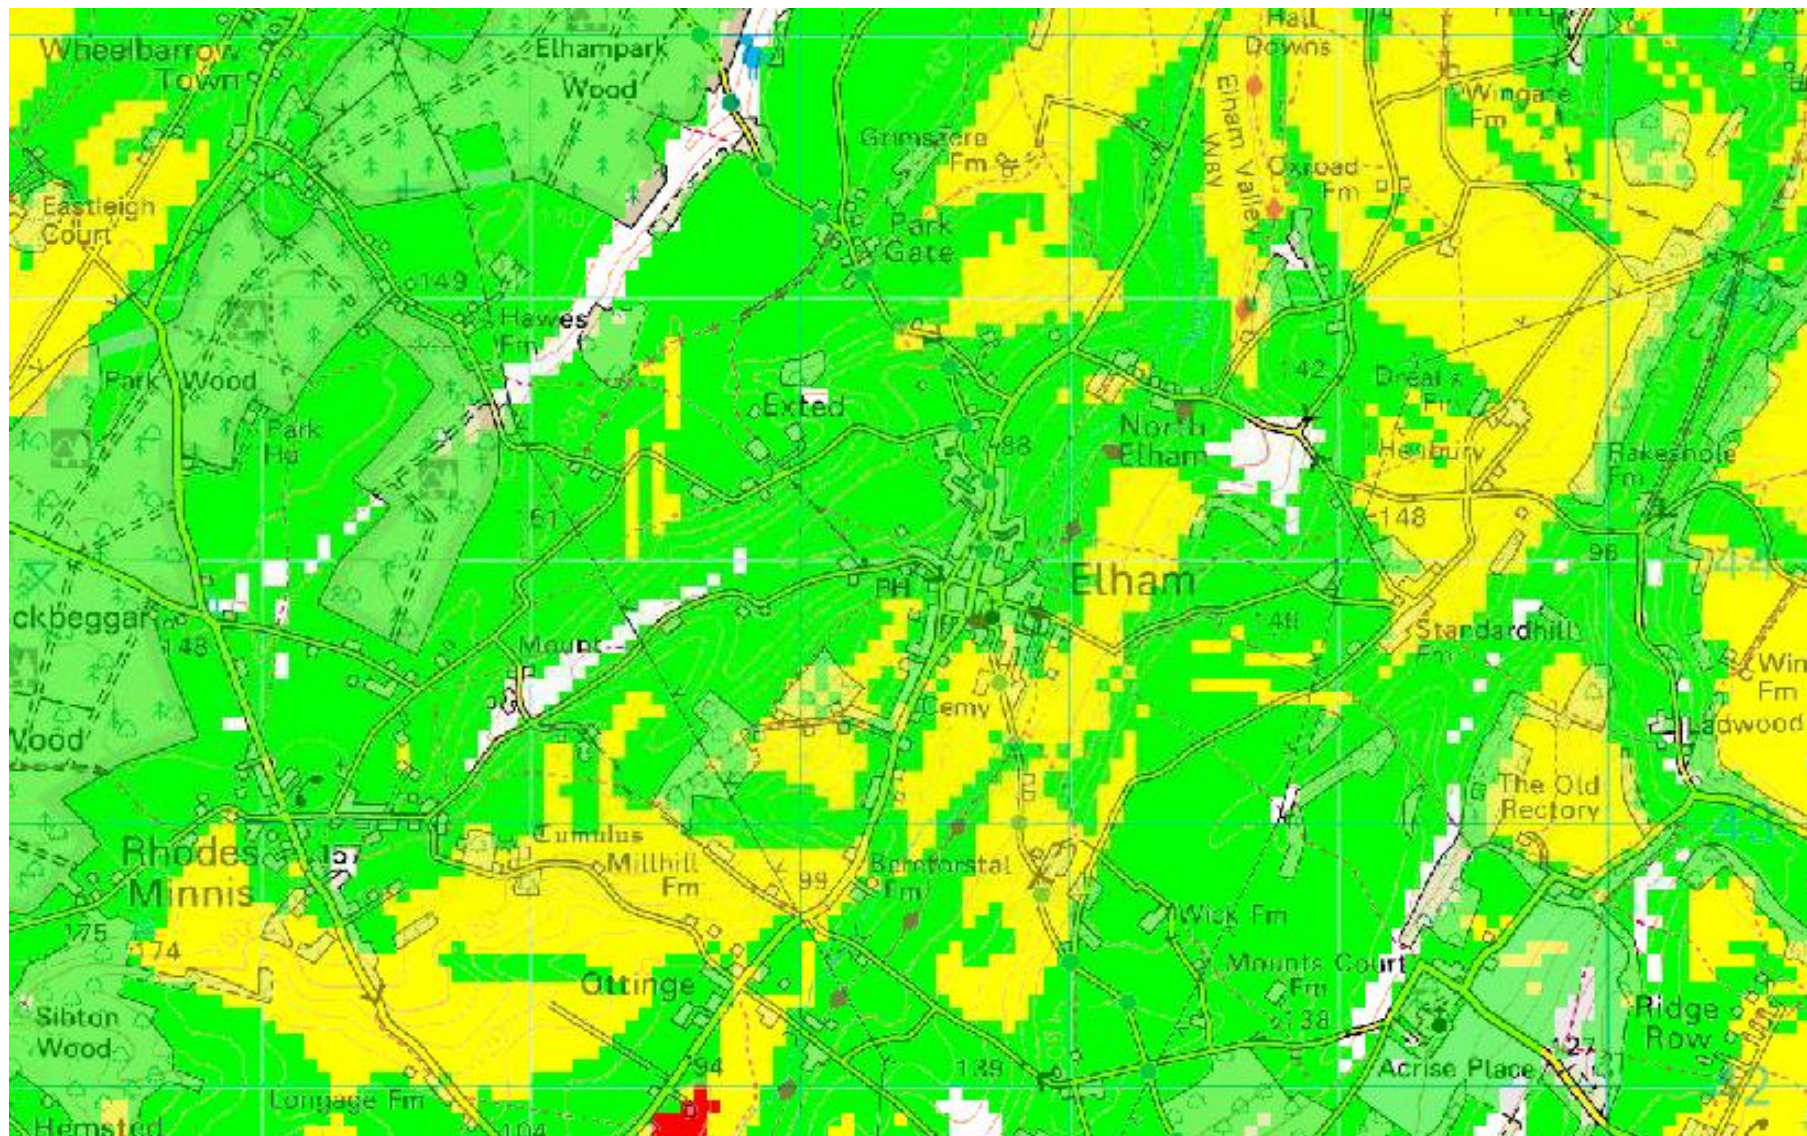

96878 – SITE PLOTS

Coverage plots

Site geographical location

2G Plots

96878

2G outdoor Power plot from all keep sites excluding 96878

96878

2G outdoor Power plot
from all keep sites including 96878
Longland Farm NGR 616986/144332

4G Plots

96878

4G outdoor Power plot from all keep sites excluding 96878

96878

4G outdoor Power plot
from all keep sites including 96878
Longland Farm NGR 616986/144332

ERICSSON