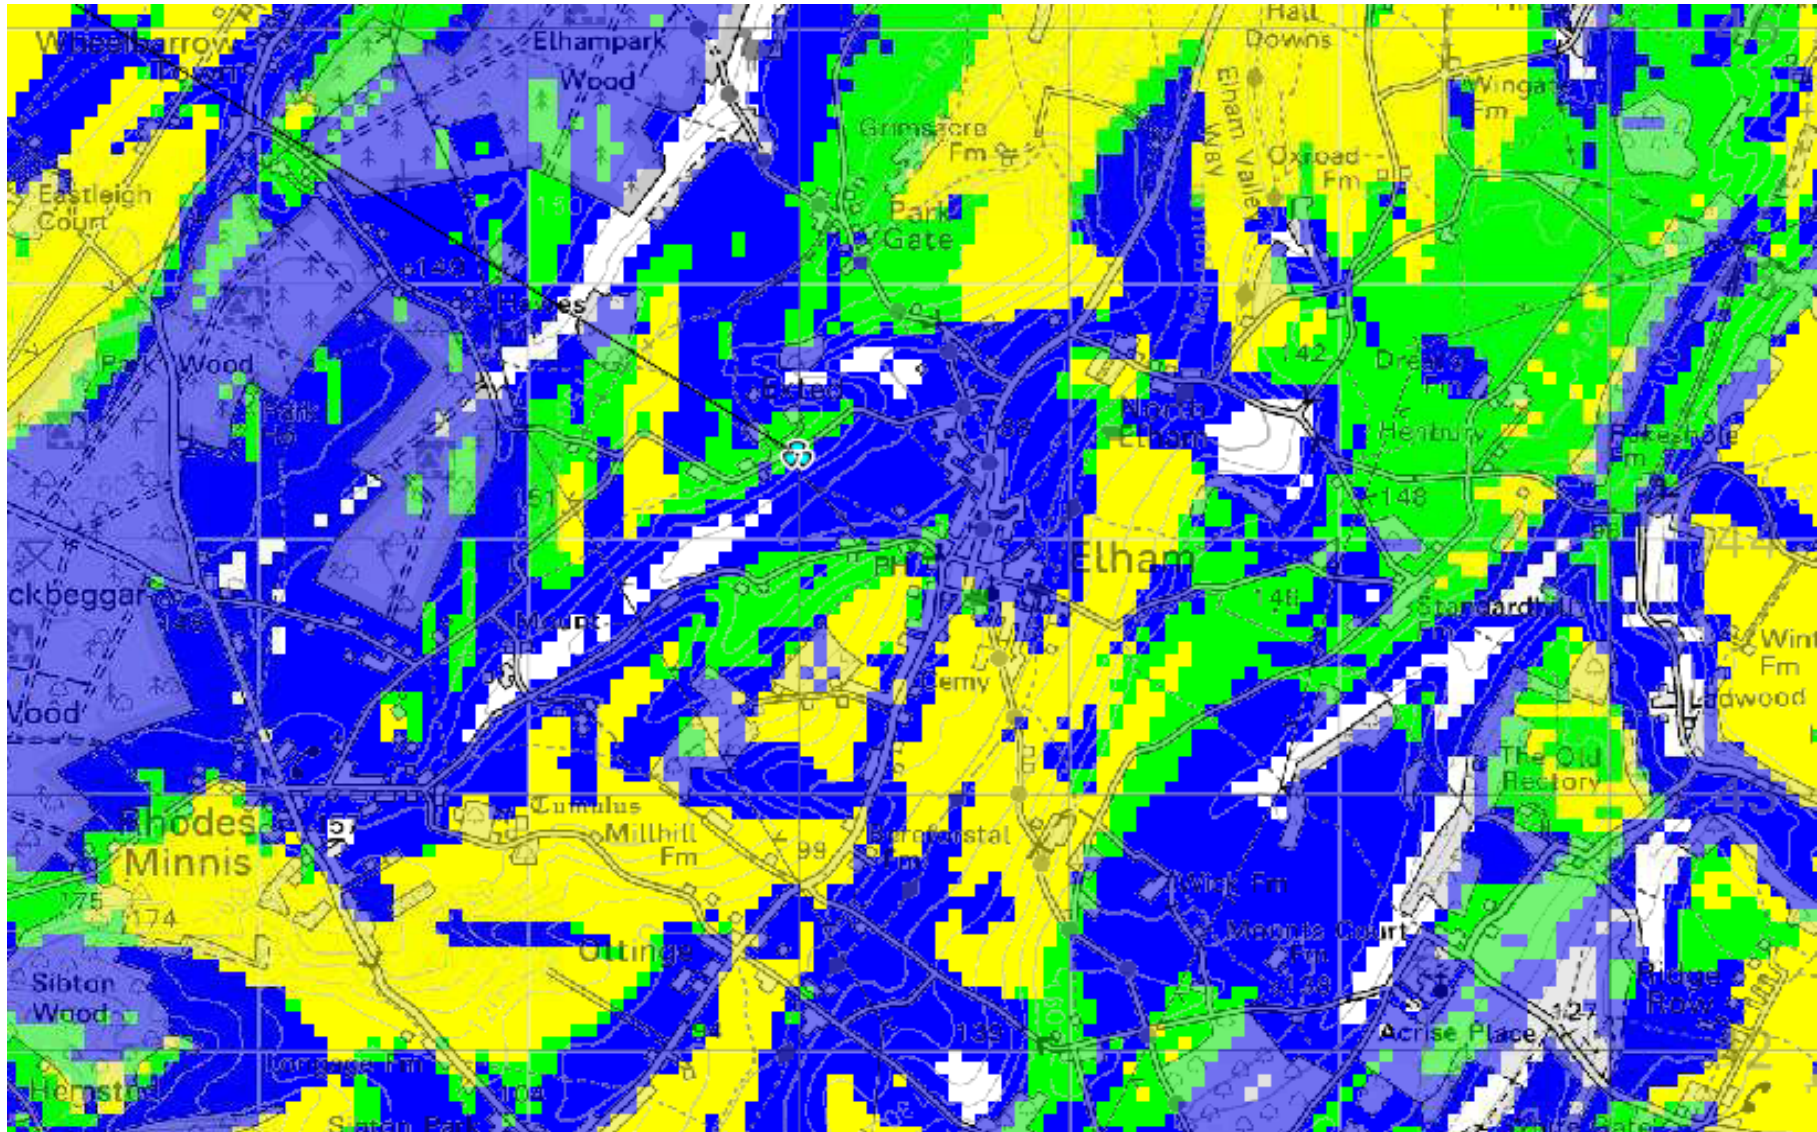

96878 – SITE PLOTS

Coverage plots

Site geographical location

2G Plots

96878

2G outdoor Power plot from all keep sites excluding 96878

96878

2G outdoor Power plot
from all keep sites including 96878
Longland Farm NGR 616986/144332

4G Plots

96878

4G outdoor Power plot from all keep sites excluding 96878

96878

4G outdoor Power plot
from all keep sites including 96878
Longland Farm NGR 616986/144332

ERICSSON