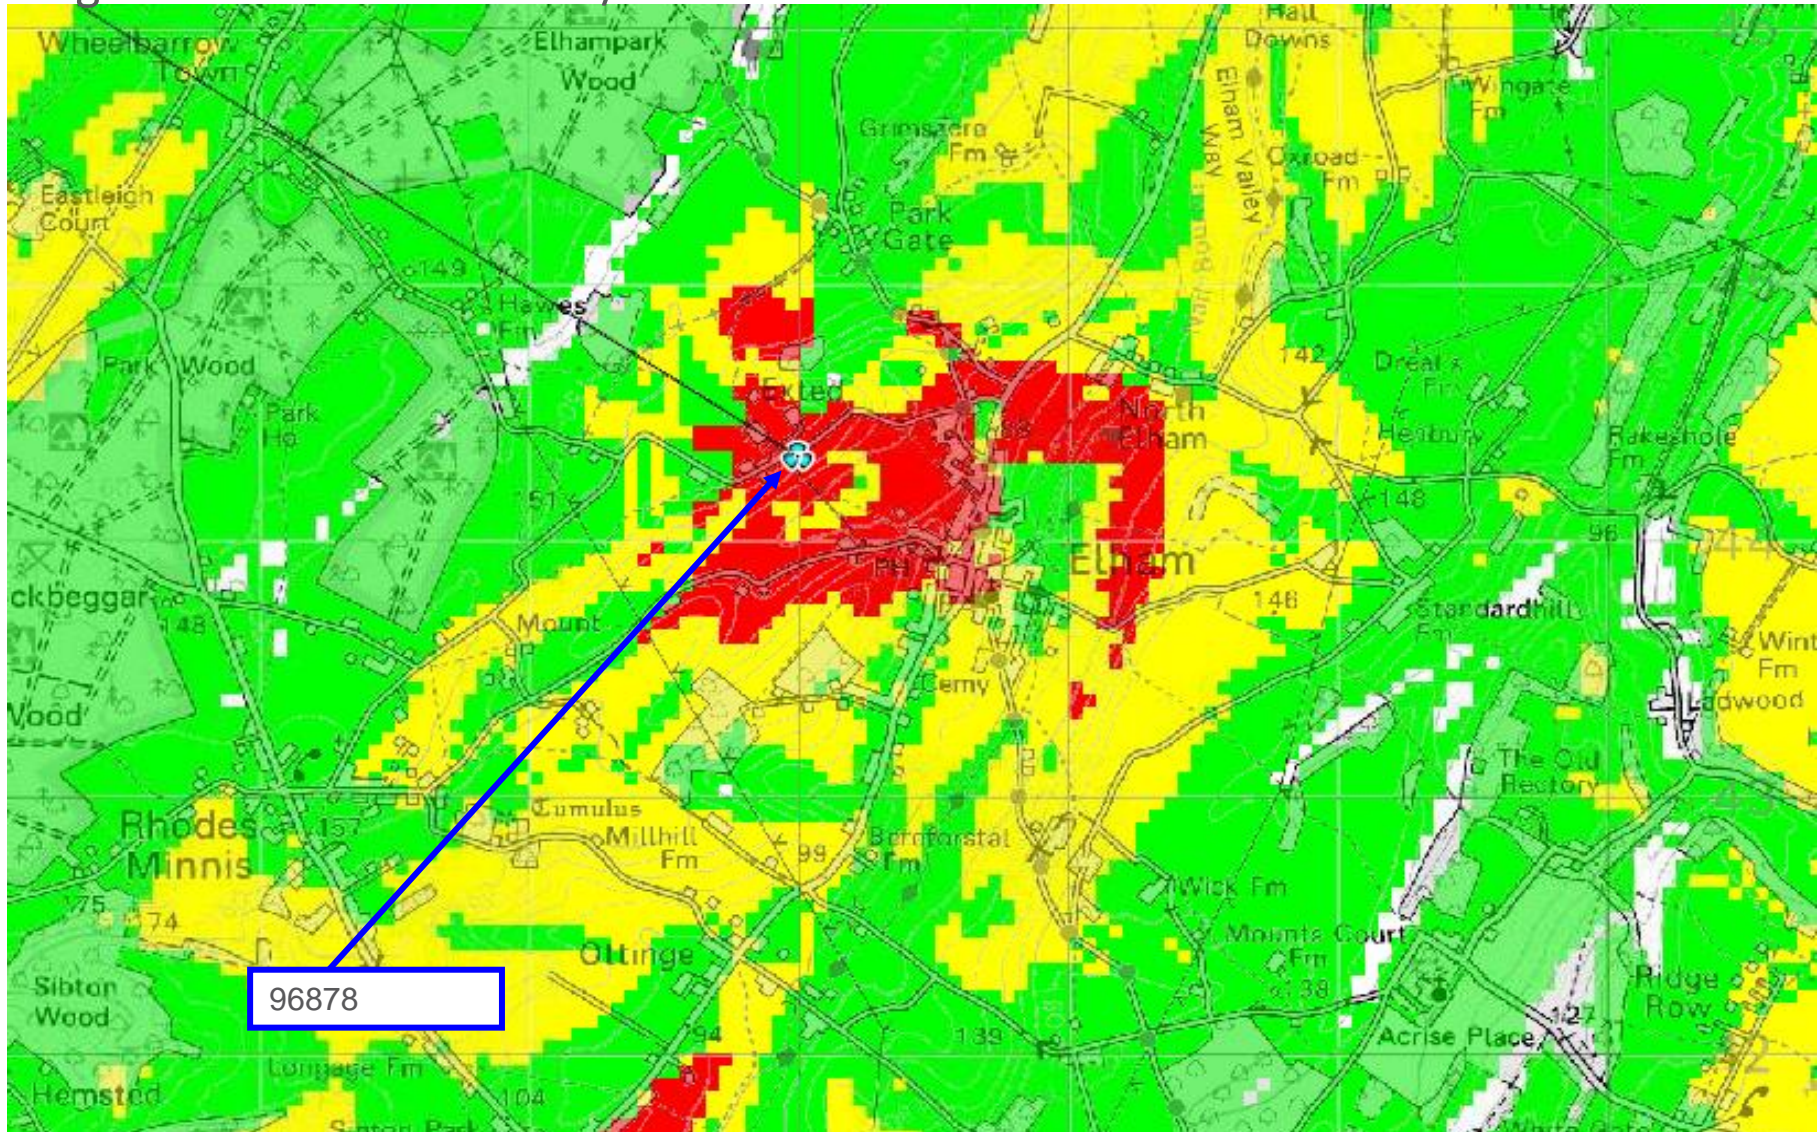

4G Plots

96878

4G outdoor Power plot from all keep sites excluding 96878

96878

4G outdoor Power plot
from all keep sites including 96878
Longland Farm NGR 616986/144332

ERICSSON