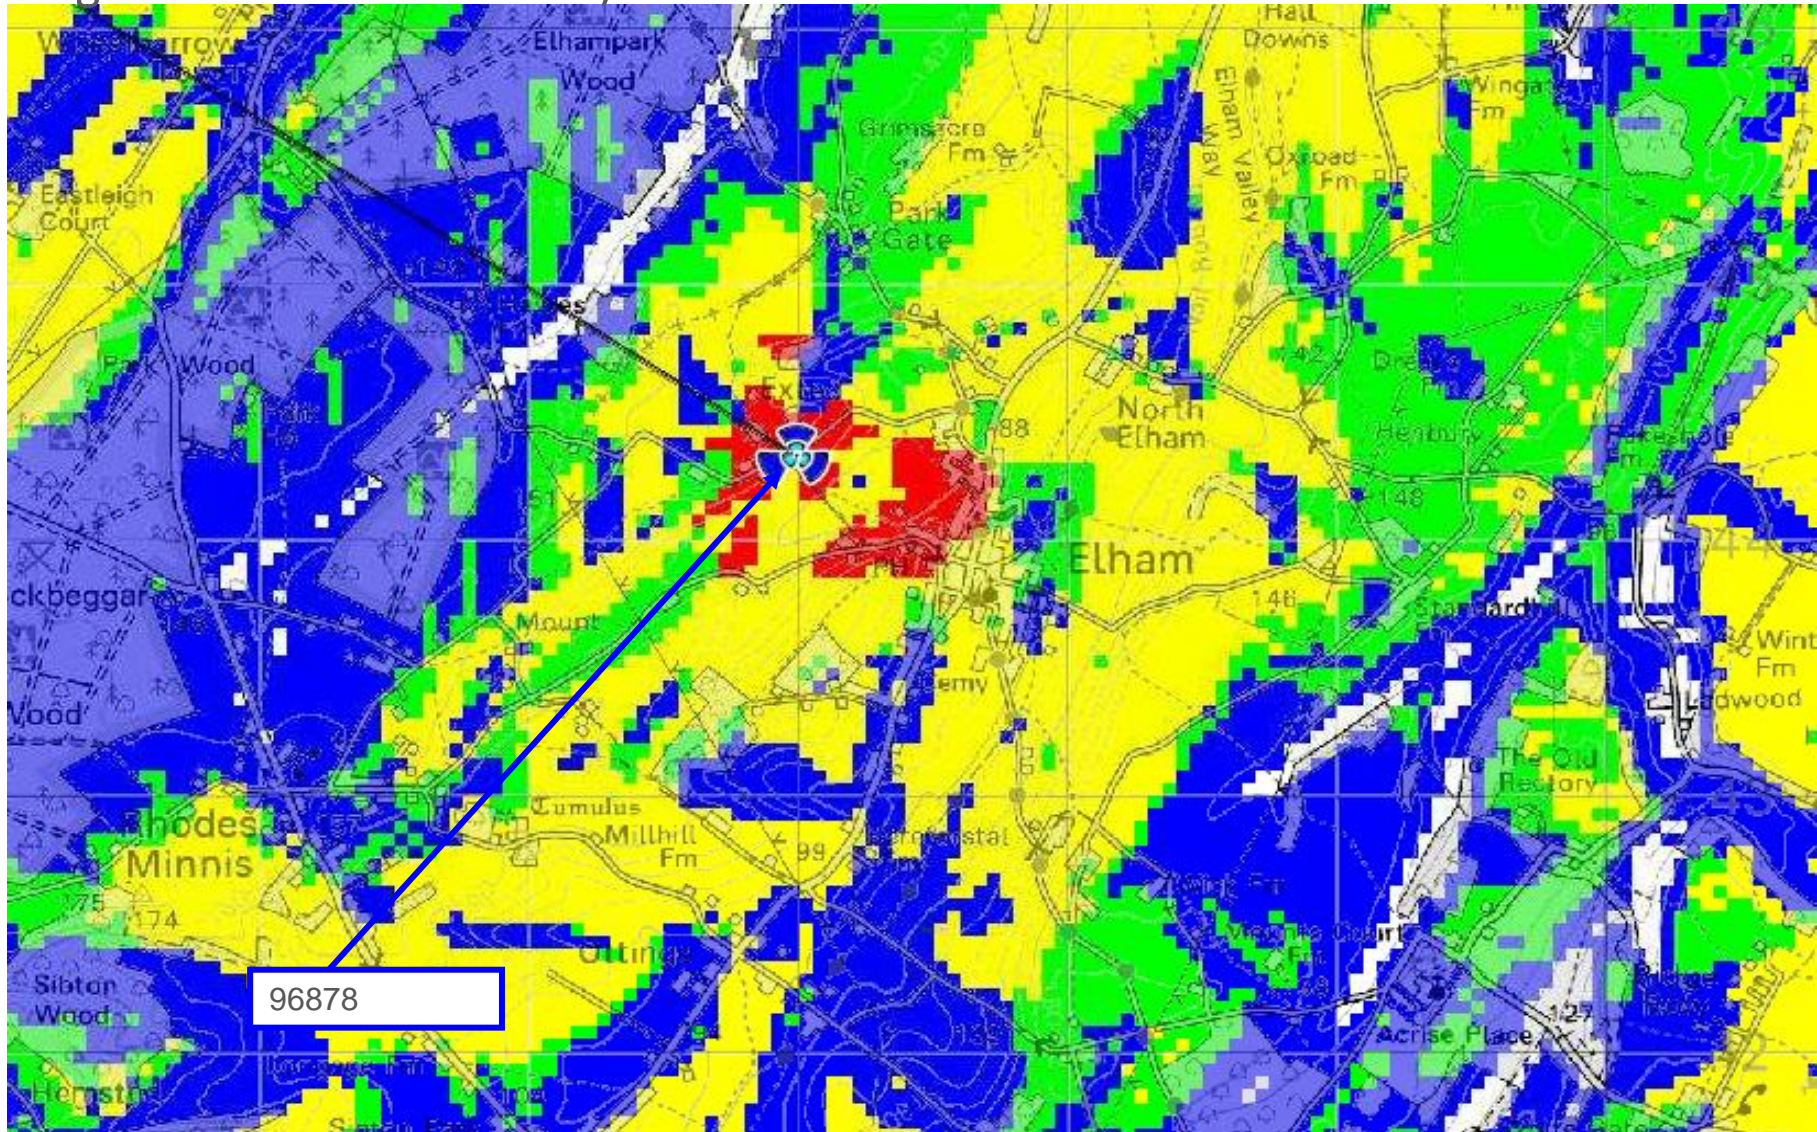

96878 – SITE PLOTS

Coverage plots

Site geographical location

2G Plots

96878

2G outdoor Power plot from all keep sites excluding 96878

96878

2G outdoor Power plot
from all keep sites including 96878
Longland Farm NGR 616986/144332

4G Plots

96878

4G outdoor Power plot from all keep sites excluding 96878

96878

4G outdoor Power plot
from all keep sites including 96878
Longland Farm NGR 616986/144332

ERICSSON